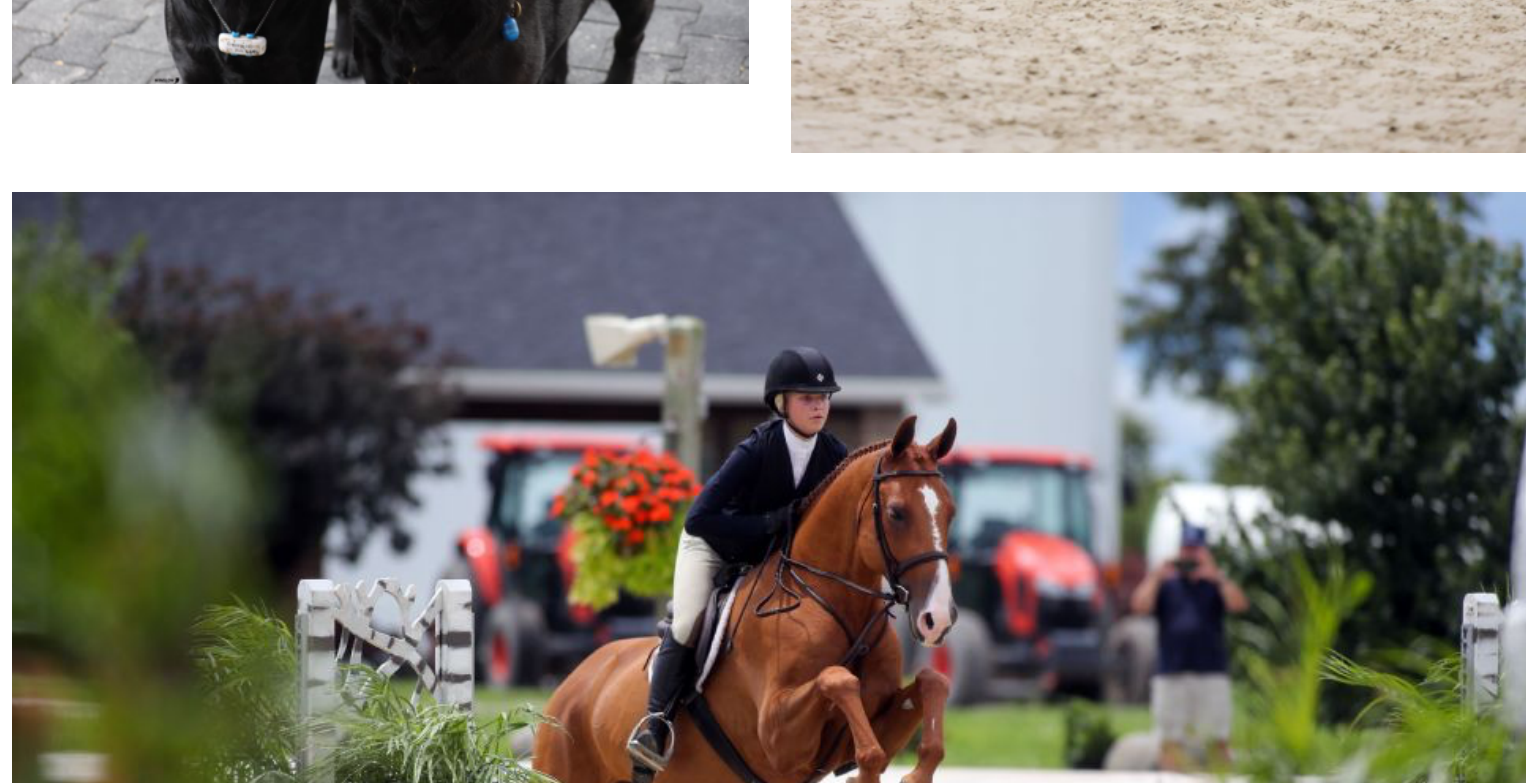

Josh Winslow's Favorite Photos From WEC – Wilmington Summer Series

All photos from Wilmington this summer were taken by the official photographer Winslow Photography. See more photos from the World Equestrian Center – Wilmington Summer Series at winslowphotography.com, or check them out on [Instagram](#) and [Facebook](#).

[See More Photos](#)

Special Thanks to World Equestrian Center Grand Prix Sponsors

Watch Competition Replays On Demand

ClipMyHorse is the streaming provider for World Equestrian Center and offers event replays on demand on its website, as well as individual clips available for purchase. Visit clipmyhorse.tv to watch all 10 weeks of the WEC – Ocala Summer Show Series on demand, plus view and download your individual clips from competition.

[Watch Now](#)

Upcoming Events

It's time to mark your calendars for competitions coming up this fall at both venues.

- September 29-October 3: World Equestrian Center – Wilmington Fall Classic 1
- October 6-10: World Equestrian Center – Wilmington Fall Classic 2
- October 13-17: World Equestrian Center – Wilmington Fall Classic 3
- October 20-24: World Equestrian Center – Wilmington Fall Classic 4
- October 27-31: World Equestrian Center – Wilmington Fall Classic 5
- December 1-5: World Equestrian Center – Ocala Fall Show 3
- December 8-12: World Equestrian Center – Ocala Fall Show 4

Stay tuned for World Equestrian Center – Wilmington fall prize list announcements.

[See Full Event Schedule](#)

Take Advantage of Your NSBA Membership

The National Snaffle Bit Association (NSBA) has sanctioned all World Equestrian Center – Ocala hunter/jumper events since the facility's grand opening, and will continue to sanction both WEC – Ocala and WEC – Wilmington competition into 2022. Visit nsba.com to learn about the various programs and benefits available to members. Follow NSBA on [Instagram](#), [Facebook](#), and [Twitter](#) to keep up with news and updates.

Follow us!

About World Equestrian Center

World Equestrian Center features two premier equestrian and multidisciplinary venues in Ocala, Florida, and Wilmington, Ohio.

These exclusive facilities comprise state-of-the-art arenas, expansive stadiums, versatile outdoor space, sporting fields and well-appointed exposition centers. An abundance of lodging options and luxury accommodations are conveniently located on-site, along with shopping and dining throughout each property.

Dedicated to offering great sport and fun in a family-friendly environment, World Equestrian Center promises an unparalleled experience for exhibitors, spectators, vendors, sponsors and retailers built on three core values: Quality. Class. Distinction.

Learn more at wec.net.